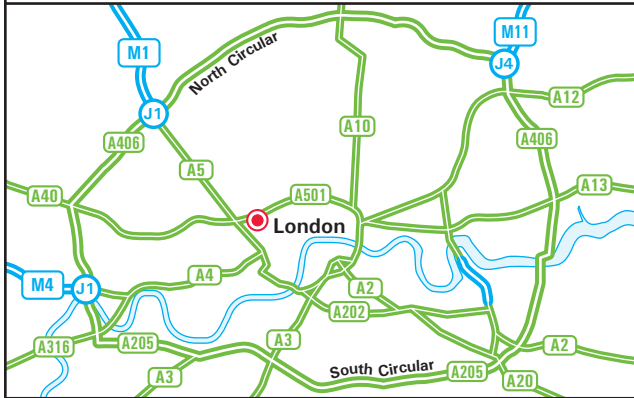

#### By Underground

The nearest Underground stations are:

- Marylebone (Bakerloo Line).
- Bond Street (Jubilee & Central Lines).
- Baker Street (Metropolitan, Circle, Bakerloo, Jubilee & Hammersmith & City Lines).

#### From Waterloo:

- Take the Jubilee Line to Baker Street.

#### From King's Cross:

- Take the Circle, Hammersmith & City or Metropolitan Lines to Baker Street

#### By Bus

- Services 2, 13, 30, 74, 82, 113, 139, 189 & 274 all stop on Baker Street.